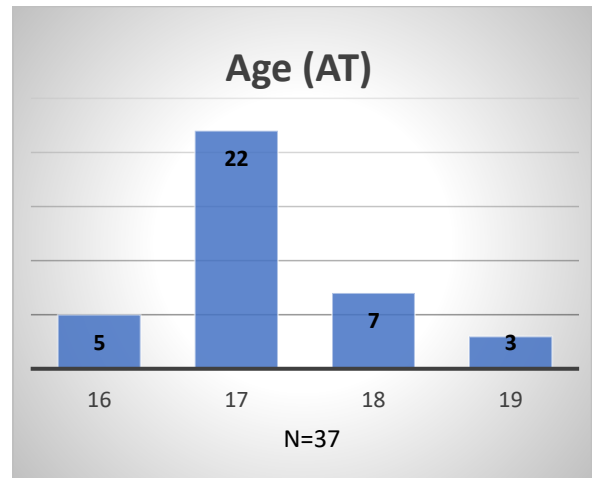

Daily Data Dashboard – April 12, 2023

Demographics for JTDC Population

Wednesday Morning Midnight Count

Total # of probation Involved youth¹: 1,153

¹ Probation Active: Any youth who is pending sentencing with an active social history, has been formally placed on probation or supervision with Cook County Juvenile Probation on the date of the report.

*Age, Gender and Race for Criminal Court population (N=1) is not represented in this report.

Data sources: cFive Supervisor – Probation Population and RMIS – JTDC Population

Daily Data Dashboard – April 12, 2023
Demographics for JTDC Population
Wednesday Morning Midnight Count