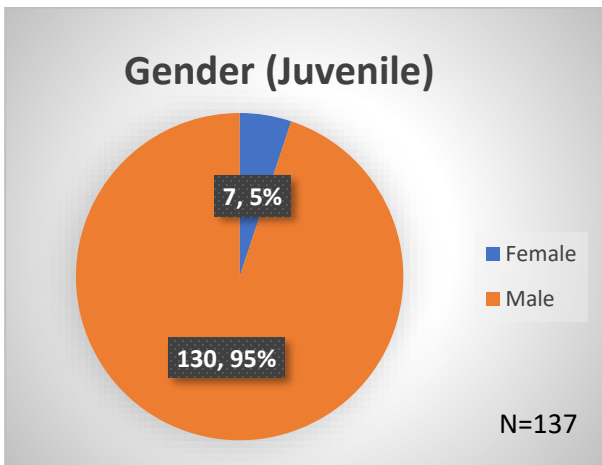

Daily Data Dashboard – April 12, 2023

Demographics for JTDC Population

Wednesday Morning Midnight Count

Total # of probation Involved youth¹: 1,153

¹ Probation Active: Any youth who is pending sentencing with an active social history, has been formally placed on probation or supervision with Cook County Juvenile Probation on the date of the report.

*Age, Gender and Race for Criminal Court population (N=1) is not represented in this report.

Data sources: cFive Supervisor – Probation Population and RMIS – JTDC Population

Daily Data Dashboard – April 12, 2023
Demographics for JTDC Population
Wednesday Morning Midnight Count