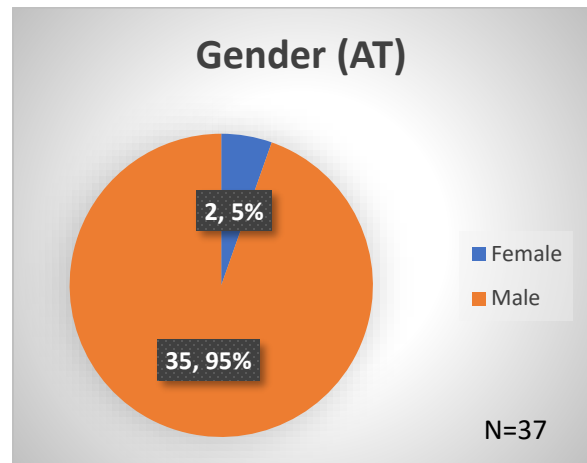

Daily Data Dashboard – April 12, 2023

Demographics for JTDC Population

Wednesday Morning Midnight Count

Total # of probation Involved youth¹: 1,153

¹ Probation Active: Any youth who is pending sentencing with an active social history, has been formally placed on probation or supervision with Cook County Juvenile Probation on the date of the report.

*Age, Gender and Race for Criminal Court population (N=1) is not represented in this report.

Data sources: cFive Supervisor – Probation Population and RMIS – JTDC Population

Daily Data Dashboard – April 12, 2023
Demographics for JTDC Population
Wednesday Morning Midnight Count