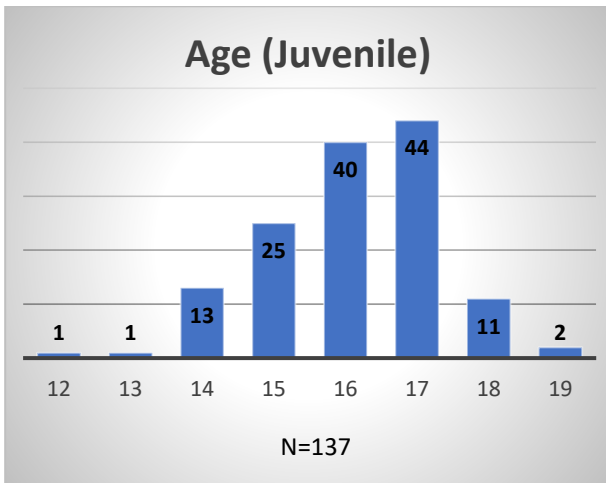

Daily Data Dashboard – April 12, 2023

Demographics for JTDC Population

Wednesday Morning Midnight Count

Total # of probation Involved youth¹: 1,153

¹ Probation Active: Any youth who is pending sentencing with an active social history, has been formally placed on probation or supervision with Cook County Juvenile Probation on the date of the report.

*Age, Gender and Race for Criminal Court population (N=1) is not represented in this report.

Data sources: cFive Supervisor – Probation Population and RMIS – JTDC Population

Daily Data Dashboard – April 12, 2023
Demographics for JTDC Population
Wednesday Morning Midnight Count