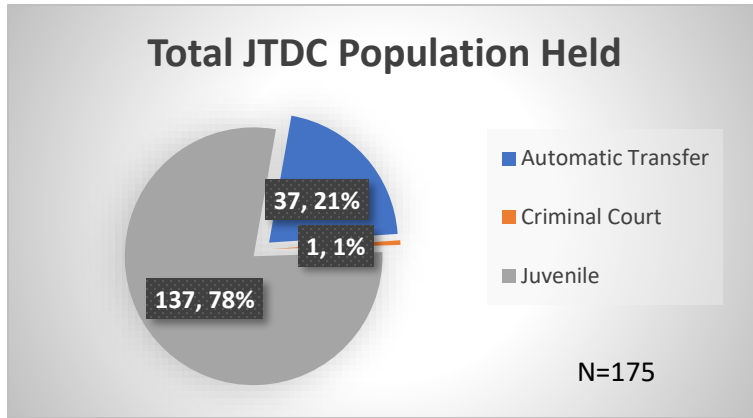

Daily Data Dashboard – April 12, 2023

Demographics for JTDC Population

Wednesday Morning Midnight Count

Total # of probation Involved youth¹: 1,153

¹ Probation Active: Any youth who is pending sentencing with an active social history, has been formally placed on probation or supervision with Cook County Juvenile Probation on the date of the report.

*Age, Gender and Race for Criminal Court population (N=1) is not represented in this report.

Data sources: cFive Supervisor – Probation Population and RMIS – JTDC Population

Daily Data Dashboard – April 12, 2023
Demographics for JTDC Population
Wednesday Morning Midnight Count